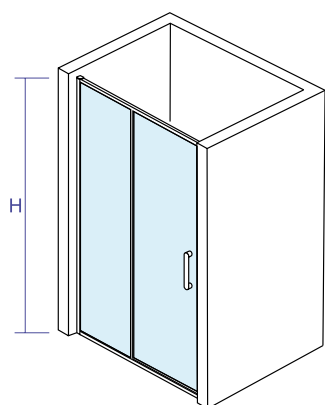

COPEN Atlas Black

TUŠ KABINA

- 1950mm
- 6mm
- 20mm
- 45mm
- 165mm
- L / R