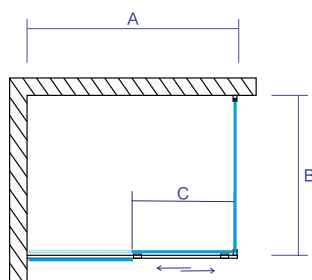

COPEN Atlas Black

TUŠ KABINA

- 1950mm
- 6mm
- 20mm
- 45mm
- 165mm
- L / R