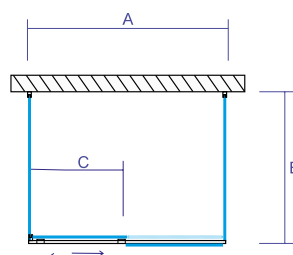

COPEN Atlas Black

TUŠ KABINA

- 1950mm
- 6mm
- 20mm
- 45mm
- 165mm
- L / R