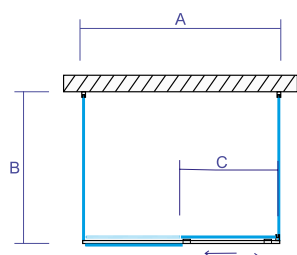

COPEN Atlas Black

TUŠ KABINA

- 1950mm
- 6mm
- 20mm
- 45mm
- 165mm
- L / R