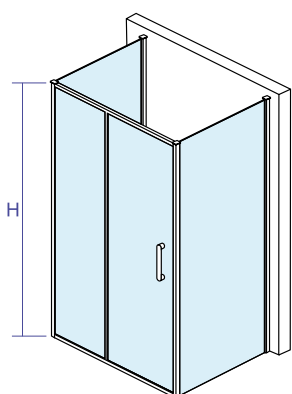

COPEN Atlas Black

TUŠ KABINA

- 1950mm
- 6mm
- 20mm
- 45mm
- 165mm
- L / R