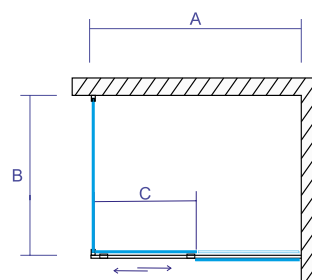

COPEN Atlas Black

TUŠ KABINA

- 1950mm
- 6mm
- 20mm
- 45mm
- 165mm
- L / R